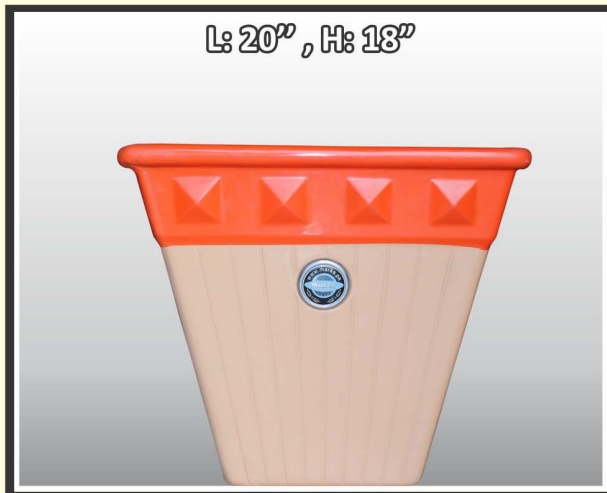

SQUARE FLOWER POTS,  
LARGE (CODE-459)

WALL MOUNTED FLOWER POT,  
(CODE-501-A)

SQUARE FLOWER POT,  
(CODE-507)

SQUARE FLOWER POT,  
Medium (CODE-454)

ROUND FLOWER POT,  
LARGE (CODE-503)

ROUND FLOWER POT,  
LARGE (CODE-501)